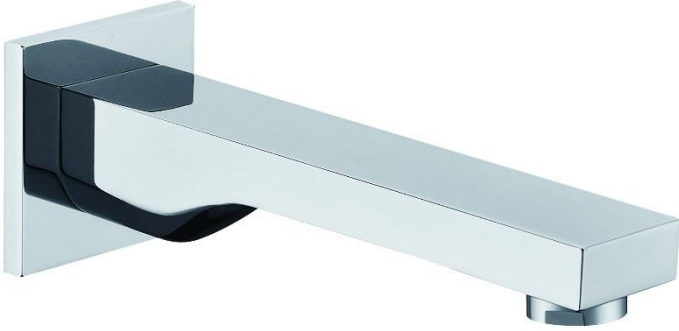

Brand : CAE, China
Name : ACCESSORIES bath spout square
Item Code : 32.09201
Designer :
Color / Finish: Chrome plated
Dimensions :
61.5mm spout

Product info:
• Bath spout for York

Flushing of pipe must be done before fittings are installed. Failure to do so voids the warranty.
Follow cleaning instructions and avoid using any harmful chemicals.
All information is for reference only. Installation shall always be based on the specs provided with actual delivered items.
For more info, visit www.sanitecph.com