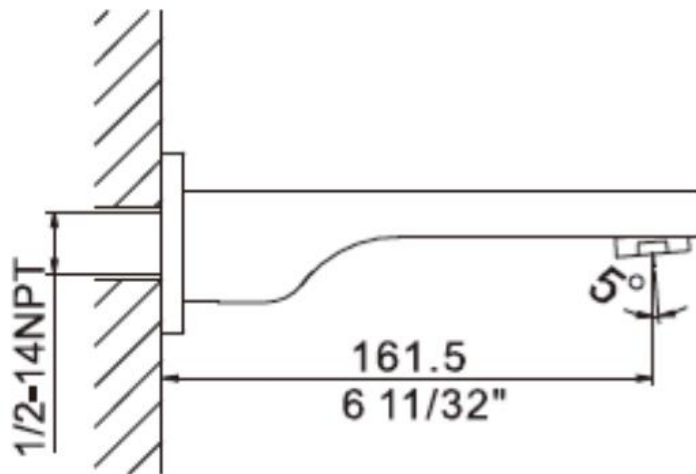

Brand : CAE, China
Name : ACCESSORIES bath spout square
Item Code : 32.09201
Designer :
Color / Finish: Chrome plated
Dimensions :
61.5mm spout

Product info:
• Bath spout for York

Flushing of pipe must be done before fittings are installed. Failure to do so voids the warranty.
Follow cleaning instructions and avoid using any harmful chemicals.
All information is for reference only. Installation shall always be based on the specs provided with actual delivered items.
For more info, visit www.sanitecph.com