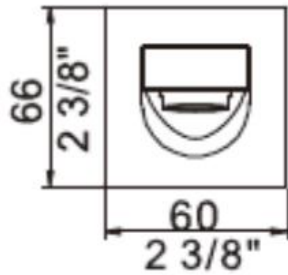

Brand : CAE, China
Name : ACCESSORIES bath spout square
Item Code : 32.09201
Designer :
Color / Finish: Chrome plated
Dimensions :
61.5mm spout

Product info:
• Bath spout for York

Flushing of pipe must be done before fittings are installed. Failure to do so voids the warranty.
Follow cleaning instructions and avoid using any harmful chemicals.
All information is for reference only. Installation shall always be based on the specs provided with actual delivered items.
For more info, visit www.sanitecph.com